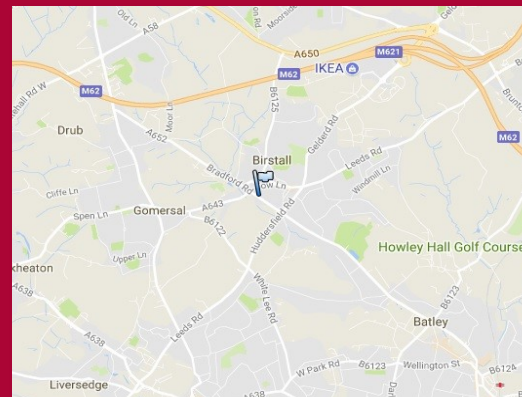

Birstall is a small market town with a good range of local amenities including banks, shops and restaurants.

- ◆ 2 miles from J27 of M62, 20 mins from Leeds city centre.
- ◆ 5 mins walk from Birstall bus hub
- ◆ Free private car park at side and rear of building. On street parking also available.

- ◆ 1 mile from J26 of M62, 20 mins from Leeds and 30 mins from Manchester.
- ◆ 2 ½ miles from Low Moor Train Station.
- ◆ 2 mins walk from Cleckheaton bus station, which services Leeds, Bradford, Wakefield, Huddersfield, Halifax, Sheffield etc.
- ◆ 2 mins cycle ride from The Greenway cycle route, which runs traffic-free from Dewsbury to Low Moor, Bradford.

- ◆ 2 mins from M62, 5 mins from M1, 20 mins from Leeds, 30 mins from Manchester.
- ◆ 10 mins walk from Low Moor Train Station.
- ◆ 2 mins cycle ride from The Greenway cycle route, which runs traffic-free from Dewsbury to Low Moor, Bradford.
- ◆ Free private car park at front and rear of building. On street parking also available.

- ◆ Seats 4
- ◆ WiFi
- ◆ Flipchart
- ◆ Filtered water
- ◆ Refreshments available
- ◆ Catering available

£20 per hour

Situated on the Euroway Trading Estate, just off J1 of M606.

- ◆ 2 mins from M62, 5 mins from M1, 20 mins from Leeds, 30 mins from Manchester.
- ◆ 10 mins walk from Low Moor Train Station.
- ◆ 2 mins cycle ride from The Greenway cycle route, which runs traffic-free from Dewsbury to Low Moor, Bradford.
- ◆ Free private car park at front and rear of building. On street parking also available.