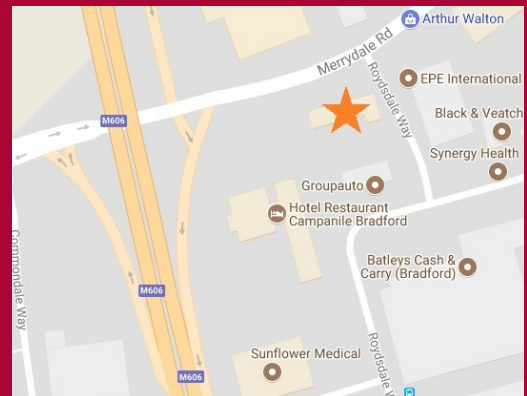

Birstall is a small market town with a good range of local amenities including banks, shops and restaurants.

- ◆ 2 miles from J27 of M62, 20 mins from Leeds city centre.
- ◆ 5 mins walk from Birstall bus hub
- ◆ Free private car park at side and rear of building. On street parking also available.

TRAINING ROOM

- ◆ Seats 30
- ◆ WiFi
- ◆ Projector, flipchart
- ◆ Filtered water
- ◆ Refreshments available
- ◆ Catering available

£20 per hour, £80 half day, £150 all day

Situated on the Euroway Trading Estate, just off J1 of M606.

- ◆ 2 mins from M62, 5 mins from M1, 20 mins from Leeds, 30 mins from Manchester.
- ◆ 10 mins walk from Low Moor Train Station.
- ◆ 2 mins cycle ride from The Greenway cycle route, which runs traffic-free from Dewsbury to Low Moor, Bradford.
- ◆ Free private car park at front and rear of building. On street parking also available.

- ◆ Seats 4
- ◆ WiFi
- ◆ Flipchart
- ◆ Filtered water
- ◆ Refreshments available
- ◆ Catering available

£20 per hour

Situated on the Euroway Trading Estate, just off J1 of M606.

- ◆ 2 mins from M62, 5 mins from M1, 20 mins from Leeds, 30 mins from Manchester.
- ◆ 10 mins walk from Low Moor Train Station.
- ◆ 2 mins cycle ride from The Greenway cycle route, which runs traffic-free from Dewsbury to Low Moor, Bradford.
- ◆ Free private car park at front and rear of building. On street parking also available.