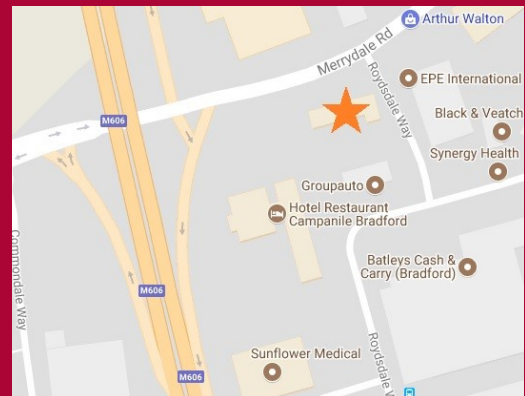

Birstall is a small market town with a good range of local amenities including banks, shops and restaurants.

- ◆ 2 miles from J27 of M62, 20 mins from Leeds city centre.
- ◆ 5 mins walk from Birstall bus hub
- ◆ Free private car park at side and rear of building. On street parking also available.

MEETING ROOM 2

- ◆ Seats 8
- ◆ WiFi
- ◆ Projector, flipchart
- ◆ Filtered water
- ◆ Refreshments available
- ◆ Catering available

£20 per hour, £80 half day, £150 all day

Situated on the Euroway Trading Estate, just off J1 of M606.

- ◆ 2 mins from M62, 5 mins from M1, 20 mins from Leeds, 30 mins from Manchester.
- ◆ 10 mins walk from Low Moor Train Station.
- ◆ 2 mins cycle ride from The Greenway cycle route, which runs traffic-free from Dewsbury to Low Moor, Bradford.
- ◆ Free private car park at front and rear of building. On street parking also available.

- ◆ Seats 4
- ◆ WiFi
- ◆ Flipchart
- ◆ Filtered water
- ◆ Refreshments available
- ◆ Catering available

£20 per hour

Situated on the Euroway Trading Estate, just off J1 of M606.

- ◆ 2 mins from M62, 5 mins from M1, 20 mins from Leeds, 30 mins from Manchester.
- ◆ 10 mins walk from Low Moor Train Station.
- ◆ 2 mins cycle ride from The Greenway cycle route, which runs traffic-free from Dewsbury to Low Moor, Bradford.
- ◆ Free private car park at front and rear of building. On street parking also available.